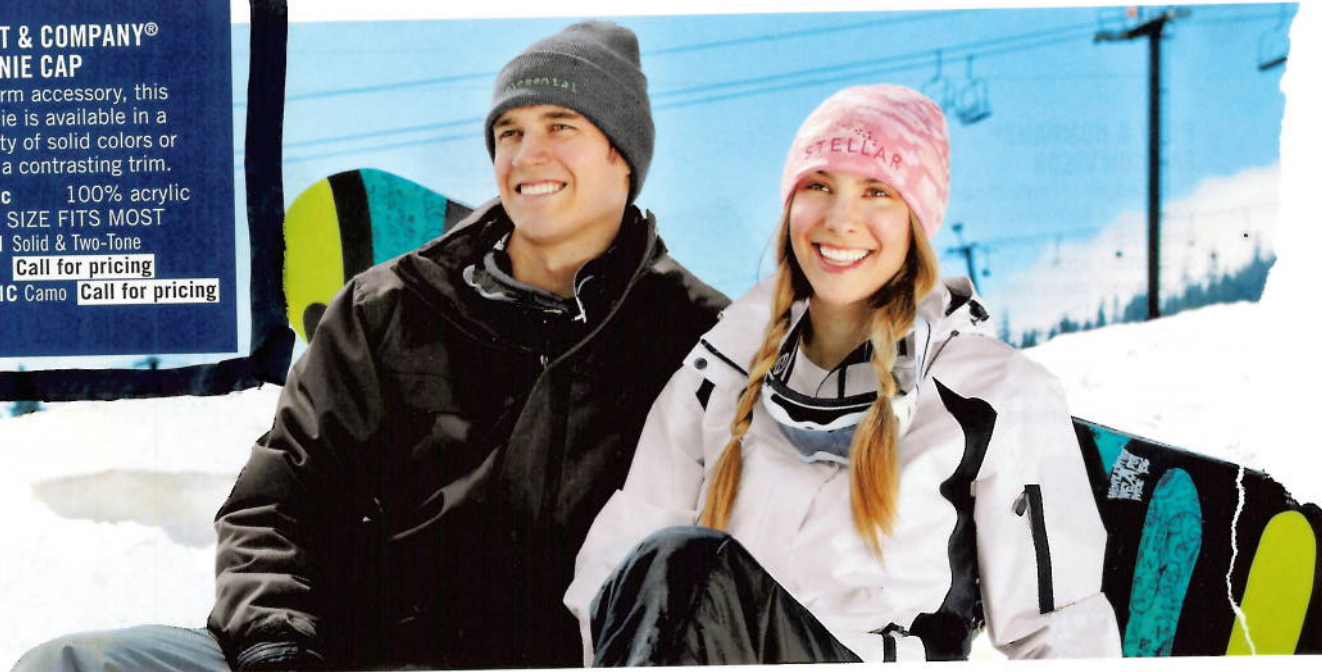

**PORT & COMPANY®
BEANIE CAP**

A warm accessory, this beanie is available in a variety of solid colors or with a contrasting trim.

Fabric 100% acrylic
ONE SIZE FITS MOST
CP91 Solid & Two-Tone

Call for pricing

CP91C Camo Call for pricing